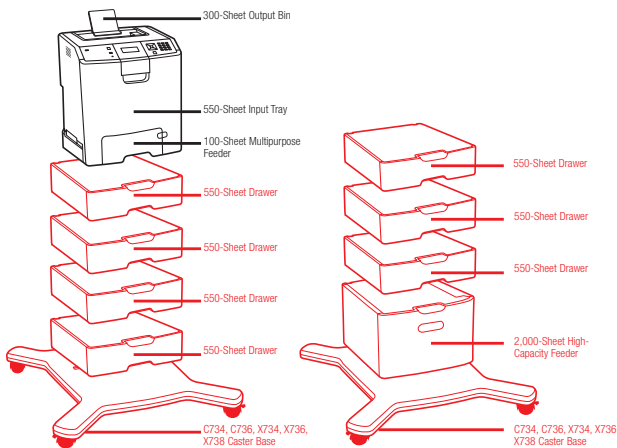

Lexmark C736n

Part #	Model
25A0450	Lexmark C736n
Part #	Laser Toner/Print Cartridge
C736H1KG	C736, X736, X738 Black High Yield Return Program Toner Cartridge
C734A1KG	C734, C736, X734, X736, X738 Black Return Program Toner Cartridge
C736H1CG	C736, X736, X738 Cyan High Yield Return Program Toner Cartridge
C734A1CG	C734, C736, X734, X736, X738 Cyan Return Program Toner Cartridge
C736H1MG	C736, X736, X738 Magenta High Yield Return Program Toner Cartridge
C734A1MG	C734, C736, X734, X736, X738 Magenta Return Program Toner Cartridge
C736H1YG	C736, X736, X738 Yellow High Yield Return Program Toner Cartridge
C734A1YG	C734, C736, X734, X736, X738 Yellow Return Program Toner Cartridge
C736H2KG	C736, X736, X738 Black High Yield Toner Cartridge
C734A2KG	C734, C736, X734, X736, X738 Black Toner Cartridge
C736H2CG	C736, X736, X738 Cyan High Yield Toner Cartridge
C734A2CG	C734, C736, X734, X736, X738 Cyan Toner Cartridge
C736H2MG	C736, X736, X738 Magenta High Yield Toner Cartridge
C734A2MG	C734, C736, X734, X736, X738 Magenta Toner Cartridge
C736H2YG	C736, X736, X738 Yellow High Yield Toner Cartridge
C734A2YG	C734, C736, X734, X736, X738 Yellow Toner Cartridge
C734X77G	Waste Toner Box
C734X20G	C734, C736, X734, X736, X738 Photoconductor Unit
C734X24G	C734, C736, X734, X736, X738 Photoconductor Unit, 4-Pack
Part #	Paper & Transparencies
12A5950	Glossy Laser Paper, Letter (200 sheets)
12A8240	Professional Color Laser Transparencies, Letter
Part #	Paper Handling
27S2100	C734, C736, X734e, X736e, X738e 550-Sheet Drawer
27S2190	4.8 inch (12.2 cm) Spacer
27S2400	2,000-Sheet High Capacity Feeder
27S2650	C734, C736, X734e, X736e, X738e 550-Sheet Specialty Media Drawer
Part #	Furniture
16M1210	C734, C736, X734, X736, X738 Caster Base