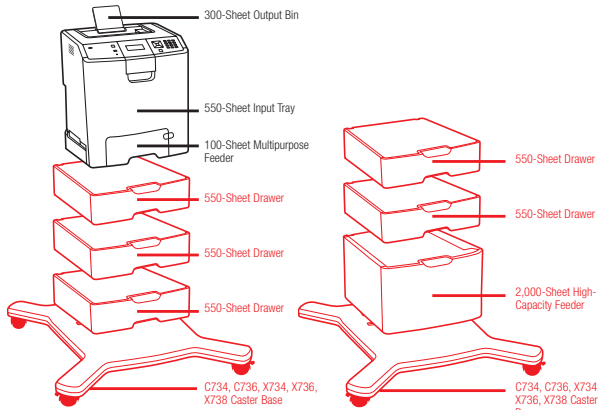

Lexmark C734n

Part #	Model
25C0350	Lexmark C734n
Part #	Laser Toner/Print Cartridge
C734A1KG	C734, C736, X734, X736, X738 Black Return Program Toner Cartridge
C734A1CG	C734, C736, X734, X736, X738 Cyan Return Program Toner Cartridge
C734A1MG	C734, C736, X734, X736, X738 Magenta Return Program Toner Cartridge
C734A1YG	C734, C736, X734, X736, X738 Yellow Return Program Toner Cartridge
C734A2KG	C734, C736, X734, X736, X738 Black Toner Cartridge
C734A2CG	C734, C736, X734, X736, X738 Cyan Toner Cartridge
C734A2MG	C734, C736, X734, X736, X738 Magenta Toner Cartridge
C734A2YG	C734, C736, X734, X736, X738 Yellow Toner Cartridge
C734X77G	Waste Toner Box
C734X20G	C734, C736, X734, X736, X738 Photoconductor Unit
C734X24G	C734, C736, X734, X736, X738 Photoconductor Unit, 4-Pack
Part #	Paper & Transparencies
12A5950	Glossy Laser Paper, Letter (200 sheets)
12A8240	Professional Color Laser Transparencies, Letter
Part #	Paper Handling
27S2100	C734, C736, X734e, X736e, X738e 550-Sheet Drawer
27S2400	2,000-Sheet High Capacity Feeder
27S2650	C734, C736, X734e, X736e, X738e 550-Sheet Specialty Media Drawer
27S2190	4.8 inch (12.2 cm) Spacer
Part #	Furniture
16M1210	C734, C736, X734, X736, X738 Caster Base
Part #	Memory Options
1025041	256MB DDR2-DRAM
1025042	512MB DDR2-DRAM
1025043	1024MB DDR2-DRAM
14F0245	256MB Flash Card
14F0102	80+GB Hard Disk
30G0828	Japanese Font Card
30G0825	Korean Font Card
30G0826	Simplified Chinese Font Card
30G0827	Traditional Chinese Font Card
Part #	Application Solutions
30G0829	Lexmark PrintCryption Card

25C0434	C734, C736 Card for IPDS/SCS/TNe
25C0433	C734, C736 Forms and Bar Code Card
Part #	Connectivity
14F0037	MarkNet N8120 Gigabit Ethernet Print Server
14F0042	MarkNet N8130 Fiber Ethernet 100BaseFX, 10BaseFL Print Server
14F0040	MarkNet N8150 802.11b/g/n Wireless Print Server
14T0145	Lexmark I4050e 802.11g Wireless Print Server
14T0220	MarkNet™ N7020e Gigabit Ethernet Print Server
14F0000	Parallel 1284-B Interface Card
1021294	USB Cable (2-meter)
1021231	Parallel Cable (10-foot)
14F0100	RS-232C Serial Interface Card
Part #	Extended Warranties
2350780	2-Years Total Onsite Service, Next Business Day
2350781	3-Years Total Onsite Service, Next Business Day
2350782	4-Years Total Onsite Service, Next Business Day
2350783	5-Years Total Onsite Service, Next Business Day
2350784	1-Year Onsite Service Renewal, Next Business Day
Part #	User Replaceable Parts
40X5093	C73x, X73x Fuser Maintenance 110-120V
40X5096	C73x, X73x Transfer Belt Maintenance
40X5168	Pick Tire
40X5152	Pick Tire, Special Media Drawer
Part #	Installation Service
2350796	C734 Install, De-Install Service

Other models available

25C0351 - Lexmark C734dn: network-ready plus duplex printing
25C0352 - Lexmark C734dtn: network-ready plus duplex printing with extra input drawer
25C0353 - Lexmark C734dvw: wireless-ready plus duplex printing

In the box