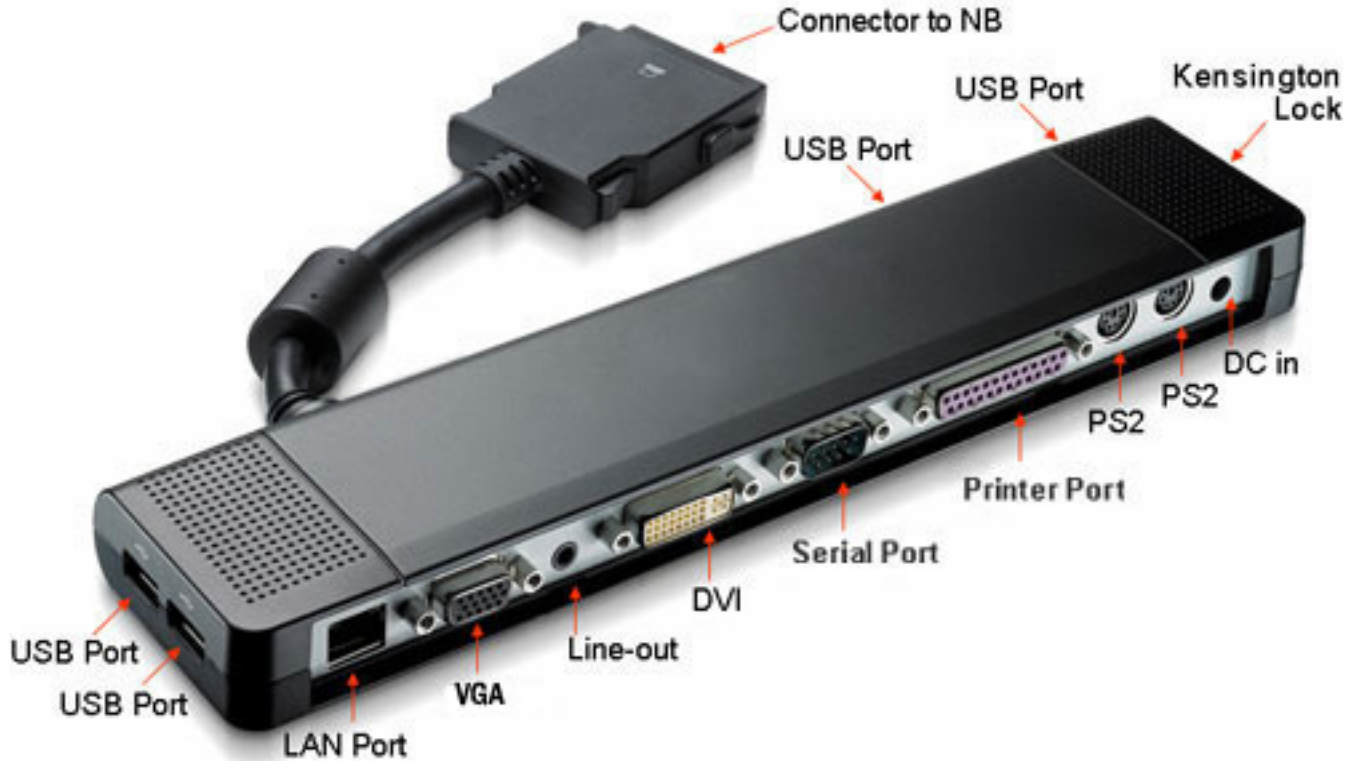

# NCS Aurora P1 Port Replicator

The Aurora P1 Port Replicator is specifically designed to work with the Aurora 410A, Aurora 420, Aurora 511A and Aurora 521A Notebooks. Not only does the Port Replicator keep you mobile—when you are on the go, convenient one-step detachment saves you time (as opposed to disconnecting from multiple devices each and every time) and reduces wear and tear on Notebook ports. Note that the individual replicator ports will only work if those particular features are native to your Laptop.

## COMPATIBLE WITH THE FOLLOWING LAPTOPS

**Aurora 410A**

**Aurora 420A**

**Aurora 511A**

**Aurora 521A**